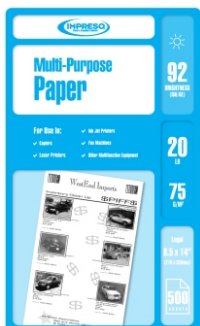

General Specifications

Description: High Bright Multi-Purpose Paper 3 Hole Punch
 Brightness: 92 (GE) / 106 (ISO)
 Weight: 20 lb. / 75 gsm
 Size: 8-1/2" x 11"

Case Specifications

Item Number: **1872**
 UPC Number: 0 54034 01872 2
 Quantity: 5,000 Sheets / 10 Reams
 Weight: 50 lbs.

Ream Specifications

Item Number: 11872
 UPC Number: 0 54034 11872 9
 Quantity: 500 Sheets
 Weight: 5 lbs.

General Specifications

Description: High Bright Multi-Purpose Paper Legal
 Brightness: 92 (GE) / 106 (ISO)
 Weight: 20 lb. / 75 gsm
 Size: 8-1/2" x 14"

Case Specifications

Item Number: **1871**
 UPC Number: 0 54034 01871 5
 Quantity: 5,000 Sheets / 10 Reams
 Weight: 64 lbs.

Ream Specifications

Item Number: 11871
 UPC Number: 0 54034 11871 2
 Quantity: 500 Sheets
 Weight: 6.4 lbs.

General Specifications

Description: High Bright Multi-Purpose Paper
 Brightness: 92 (GE) / 106 (ISO)
 Weight: 20 lb. / 75 gsm
 Size: 11" x 17"

Case Specifications

Item Number: **1873**
 UPC Number: 0 54034 01873 9
 Quantity: 2,500 Sheets / 5 Reams
 Weight: 50 lbs.